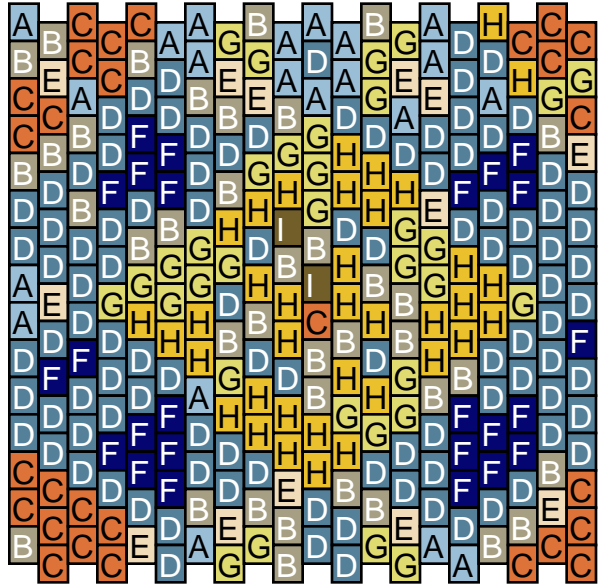

Tile Art 5

Created by Danielle Wickes
Dimensions: 1.14in x 1.31in inches
Colors: 9
Stitch: Peyote

Bead Legend

- Chart #:A
  11-159
  Count:21
- Chart #:B
  11-1986
  Count:38
- Chart #:C
  11-138
  Count:28
- Chart #:D
  11-4479
  Count:103
- Chart #:E
  11-493
  Count:13
- Chart #:F
  11-151SF
  Count:25
- Chart #:G
  11-136
  Count:33
- Chart #:H
  11-404D
  Count:37
- Chart #:I
  11-4491
  Count:2

Bead Chart