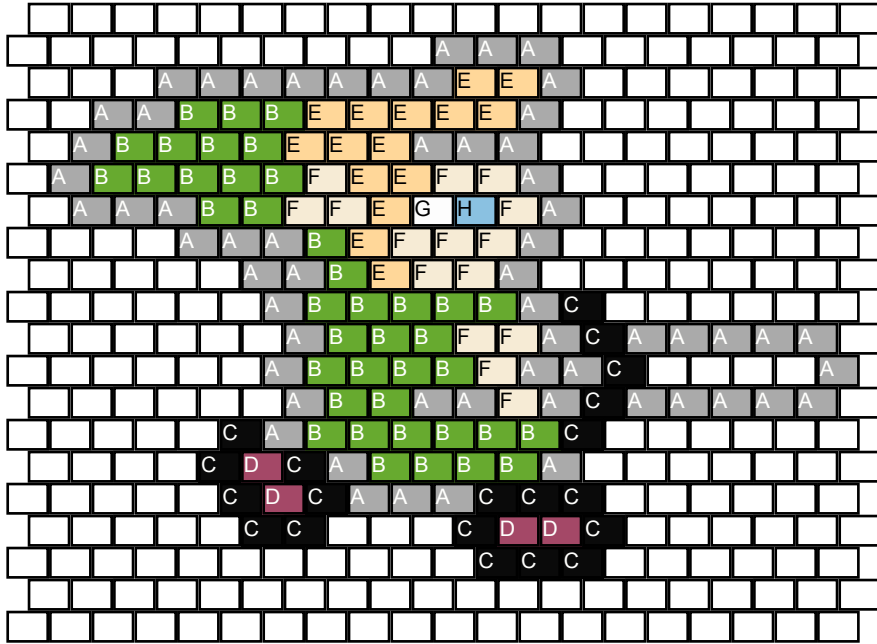

Hippo Melon, Pet Sim

Chart #:A Chart #:B Chart #:C Chart #:D Chart #:E
DBM-10 DBM-162 DBM-163 DBM-3 DBM-200
Count:96 Count:43 Count:131 Count:37 Count:15

Link

Chart #:A	Chart #:B	Chart #:C	Chart #:D	Chart #:E	Chart #:F	Chart #:G	Chart #:H
DBM-1	DBM-724	DBM-10	DBM-105	DBM-31	DBM-204	DBM-200	DBM-725
Count:59	Count:40	Count:20	Count:4	Count:15	Count:15	Count:1	Count:1

Mario Mushroom

■ Chart #:A ■ Chart #:B □ Chart #:C
DBM-10 DBM-162 DBM-200
Count:43 Count:22 Count:43

Minecraft

Chart #:A	Chart #:B	Chart #:C	Chart #:D	Chart #:E	Chart #:F	Chart #:G	Chart #:H	Chart #:I
DBM-10	DBM-162	DBM-161	DBM-160	DBM-163	DBM-200	DBM-164	DBM-707	DBM-2
Count:77	Count:18	Count:17	Count:18	Count:11	Count:2	Count:13	Count:9	Count:11
Chart #:J	Chart #:K							
DBM-694	DBM-906							
Count:5	Count:4							

Saturn

Chart #:A Chart #:B Chart #:C Chart #:D Chart #:E
DB-2261 DB-2143 DB-307 DB-1139 DB-1832F
Count:196 Count:38 Count:47 Count:13 Count:18